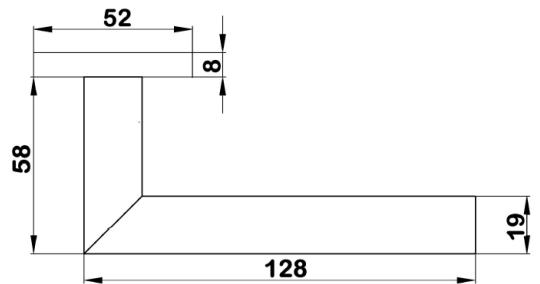

PRODUCT REFERENCE: CH499
DESCRIPTION: Lever Handle on Rose

PRODUCT SPECIFICATION:

Features:

- Suitable for Timber or Steel door applications
- 52x8mm Concealed Fix, Spring Assisted Rose
- Complete with 8mm Spindle and Bolt Through Fixings

Classification Code:

- Tested to BSEN 1906.4
- Classification Code 4.7.-B.0.4.0.B

Fire Testing:

- Suitable for use on doors up to FD120 Timber and FD240 Metal door and frame applications.
- Fire Door Approved; **CERTIFIRE Warrington Certificate of Approval No. CF5502**
- Fire tested to BSEN 1634-1:2008

Downloads:

- Fixing Instructions

AVAILABLE FINISHES:

- 04.SSS - Grade 304, Satin Stainless Steel
  - 16.SSS - Grade 316, Satin Stainless Steel
  - PSS - Polished Stainless Steel
  - PGD - Polished Gold
  - BLK - Matt Black
  - BRZ - Bronze
  - SB - Satin Brass
  - WHT - White
  - CHA - Champagne
2. **(Other finishes available upon request)**