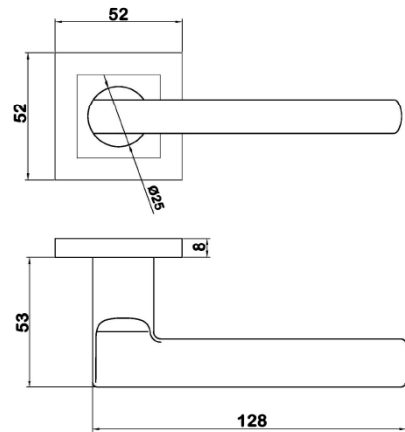

PRODUCT REFERENCE: CH919SQ
DESCRIPTION: Designer Lever Handle on Rose

PRODUCT SPECIFICATION:

Features:

- Suitable for Timber or Steel door applications
- 52x8mm Concealed Fix, Spring Assisted Rose
- Complete with 8mm Spindle and Bolt Through Fixings

Downloads:

- Fixing Instructions

AVAILABLE FINISHES:

- 04.SSS - Grade 304, Satin Stainless Steel
  - 16.SSS - Grade 316, Satin Stainless Steel
  - PSS - Polished Stainless Steel
  - PGD - Polished Gold
  - BLK - Matt Black
  - BRZ - Bronze
  - SB - Satin Brass
  - WHT - White
  - CHA - Champagne
2. **(Other finishes available upon request)**