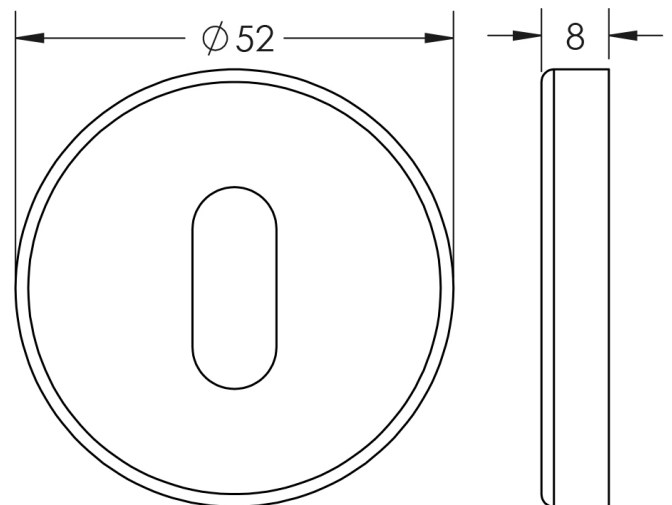

TECHNICAL DRAWING

FINISHES

- Satin Stainless Steel